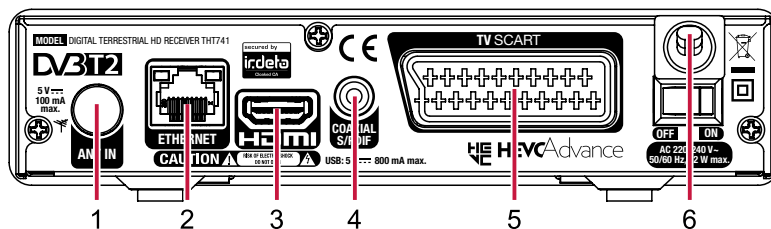

¹ Depending on local signal conditions
² Dolby and the double-D symbol are registered trademarks of Dolby Laboratories.
³ Availability depending on the broadcast
⁴ STRONG cannot guarantee the playback of files although extensions are listed, as it depends on codec, data bit rate and resolution used (all MPEG codec formats are supported).

1. Antenna
2. Ethernet
3. TV (HDMI)
4. Digital Audio Amplifier
5. TV (SCART)
6. Power cord

Tuner:

Antenna power: 5 V DC, max. 100 mA, short cut protected

Video:

Video resolution: 576i, 576p, 720p, 1080i, 1080p

Audio:

Audio support: Dolby Digital Plus*/AC3+/PCM
MPEG MusiCam Layer II
Audio mode: Stereo, Mono L/R

General Data:

Power supply: AC 220 – 240 V ~ 50/60 Hz
Power consumption: 7 W (typ.), 12 W (max)
Power consumption in standby: max. 1.0 W
Operating temperature: 0 °C ~ +40 °C
Storage temperature: -10 °C ~ +50 °C
Operating humidity range: 10 ~ 85%, RH, Non-condensing
Size (WxDxH) in mm: 168 x 99 x 39
Net-weight (in kg): 0.35

* Dolby and the double-D symbol are registered trademarks of Dolby Laboratories.

EAN THT741: 8717185449631

SERVICE CENTER

DE support_de@thomsonstb.net
0180 599 96 25
€ 0,14/Min. deutsches Festnetz
€ 0,42/Min. max. Mobilfunknetze

THOMSON is a trademark of Technicolor (S.A.) or its affiliates used under license by STRONG Group.

Subject to alterations. In consequence of continuous research and development technical specifications, design and appearance of products may change. Irdeto is a registered trademark of Irdeto Access B.V. HDMI, the HDMI logo and High-Definition Multimedia Interface are trademarks or registered trademarks of HDMI Licensing LLC in the United States and other countries. Manufactured under license from Dolby Laboratories. Dolby Audio, Dolby Digital, Dolby Digital Plus and the double-D symbol are trademarks of Dolby Laboratories. All product names are trademarks or registered trademarks of their respective owners.
© THOMSON 2018. All rights reserved.